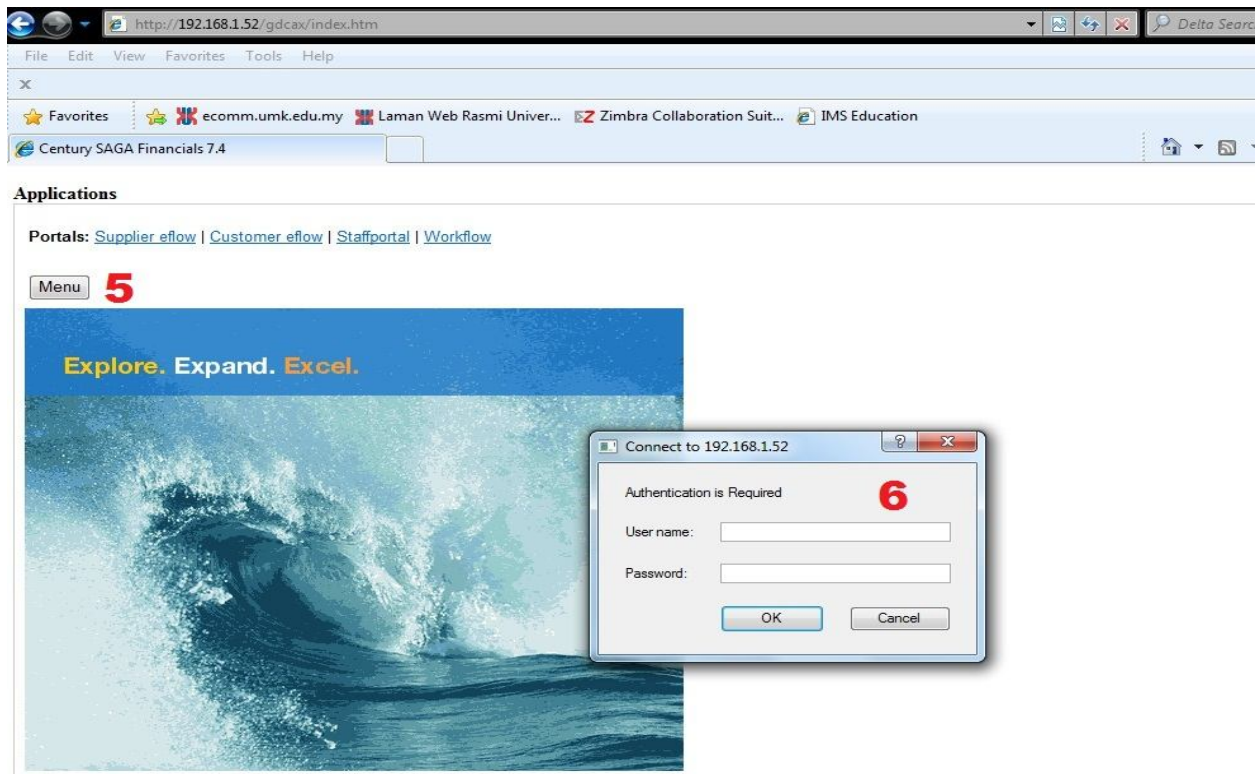

5. Apabila proses 'installer' siap, 'user' perlu 'refresh' atau 'reload' semula page saga. Kemudian Sila klik pada 'Button Menu'.
6. Pop-pup untuk 'user' masukan 'username' dan password akan dipaparkan seperti rajah 6.