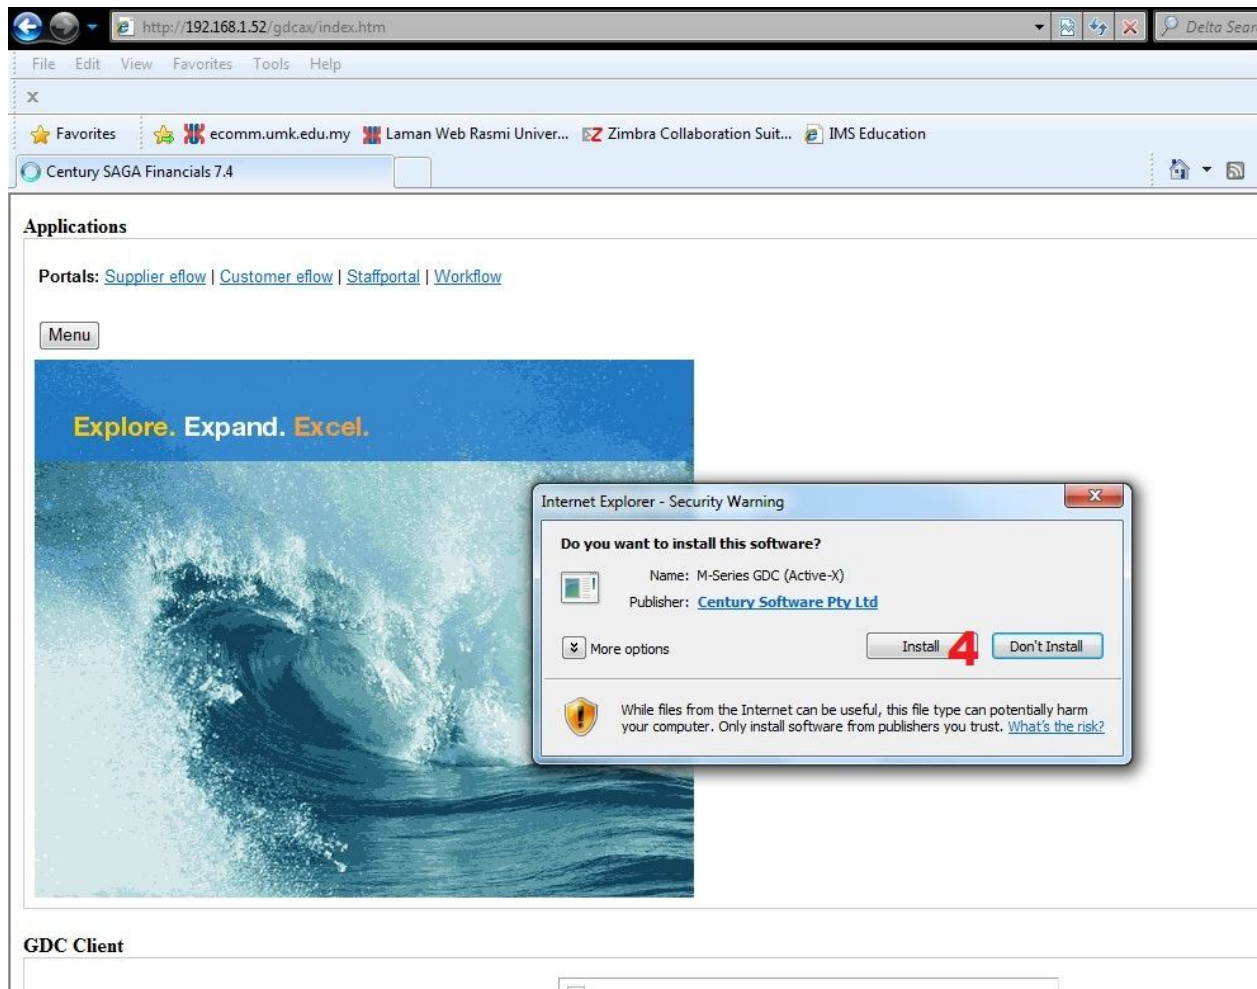

4. Satu paparan pop-pup seperti diatas akan dipaparkan. Pilih dan Klik 'Install'.